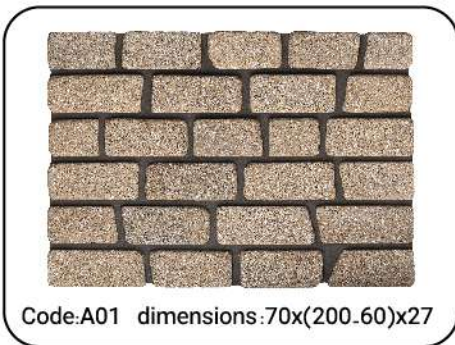

Code:S09 dimensions :70x310x27

Code:S23 dimensions :70x310x27

Antique Brick

Code:A01 dimensions :55x265x27

Code:A01 dimensions :70x310x27

Code:A01 dimensions :100x100x27

Code:A01 dimensions :70x(200-60)x27

Code:A06 dimensions :55x265x27.50