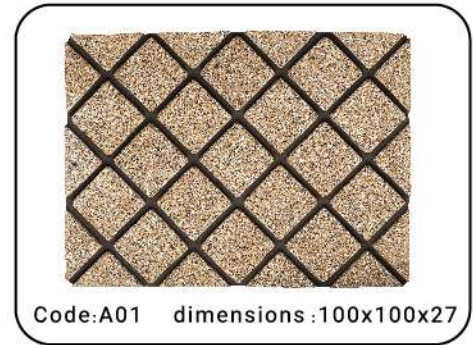

Code:S09 dimensions :70x310x27

Code:S23 dimensions :70x310x27

Antique Brick

Code:A01 dimensions :55x265x27

Code:A01 dimensions :70x310x27

Code:A01 dimensions :100x100x27

Code:A01 dimensions :70x(200-60)x27

Code:A06 dimensions :55x265x27.50