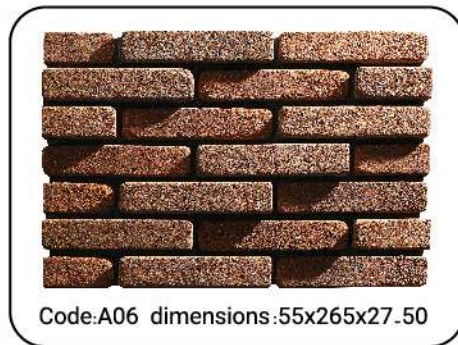

Code:S09 dimensions :70x310x27

Code:S23 dimensions :70x310x27

Antique Brick

Code:A01 dimensions :55x265x27

Code:A01 dimensions :70x310x27

Code:A01 dimensions :100x100x27

Code:A01 dimensions :70x(200-60)x27

Code:A06 dimensions :55x265x27.50