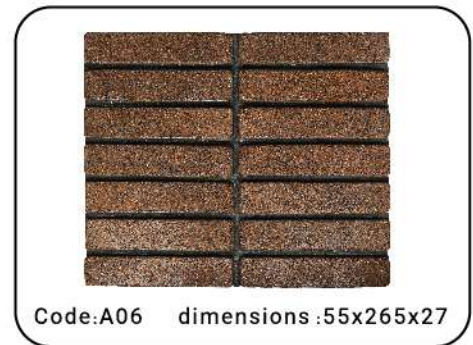

Code:S09 dimensions :70x310x27

Code:S23 dimensions :70x310x27

Antique Brick

Code:A01 dimensions :55x265x27

Code:A01 dimensions :70x310x27

Code:A01 dimensions :100x100x27

Code:A01 dimensions :70x(200-60)x27

Code:A06 dimensions :55x265x27.50